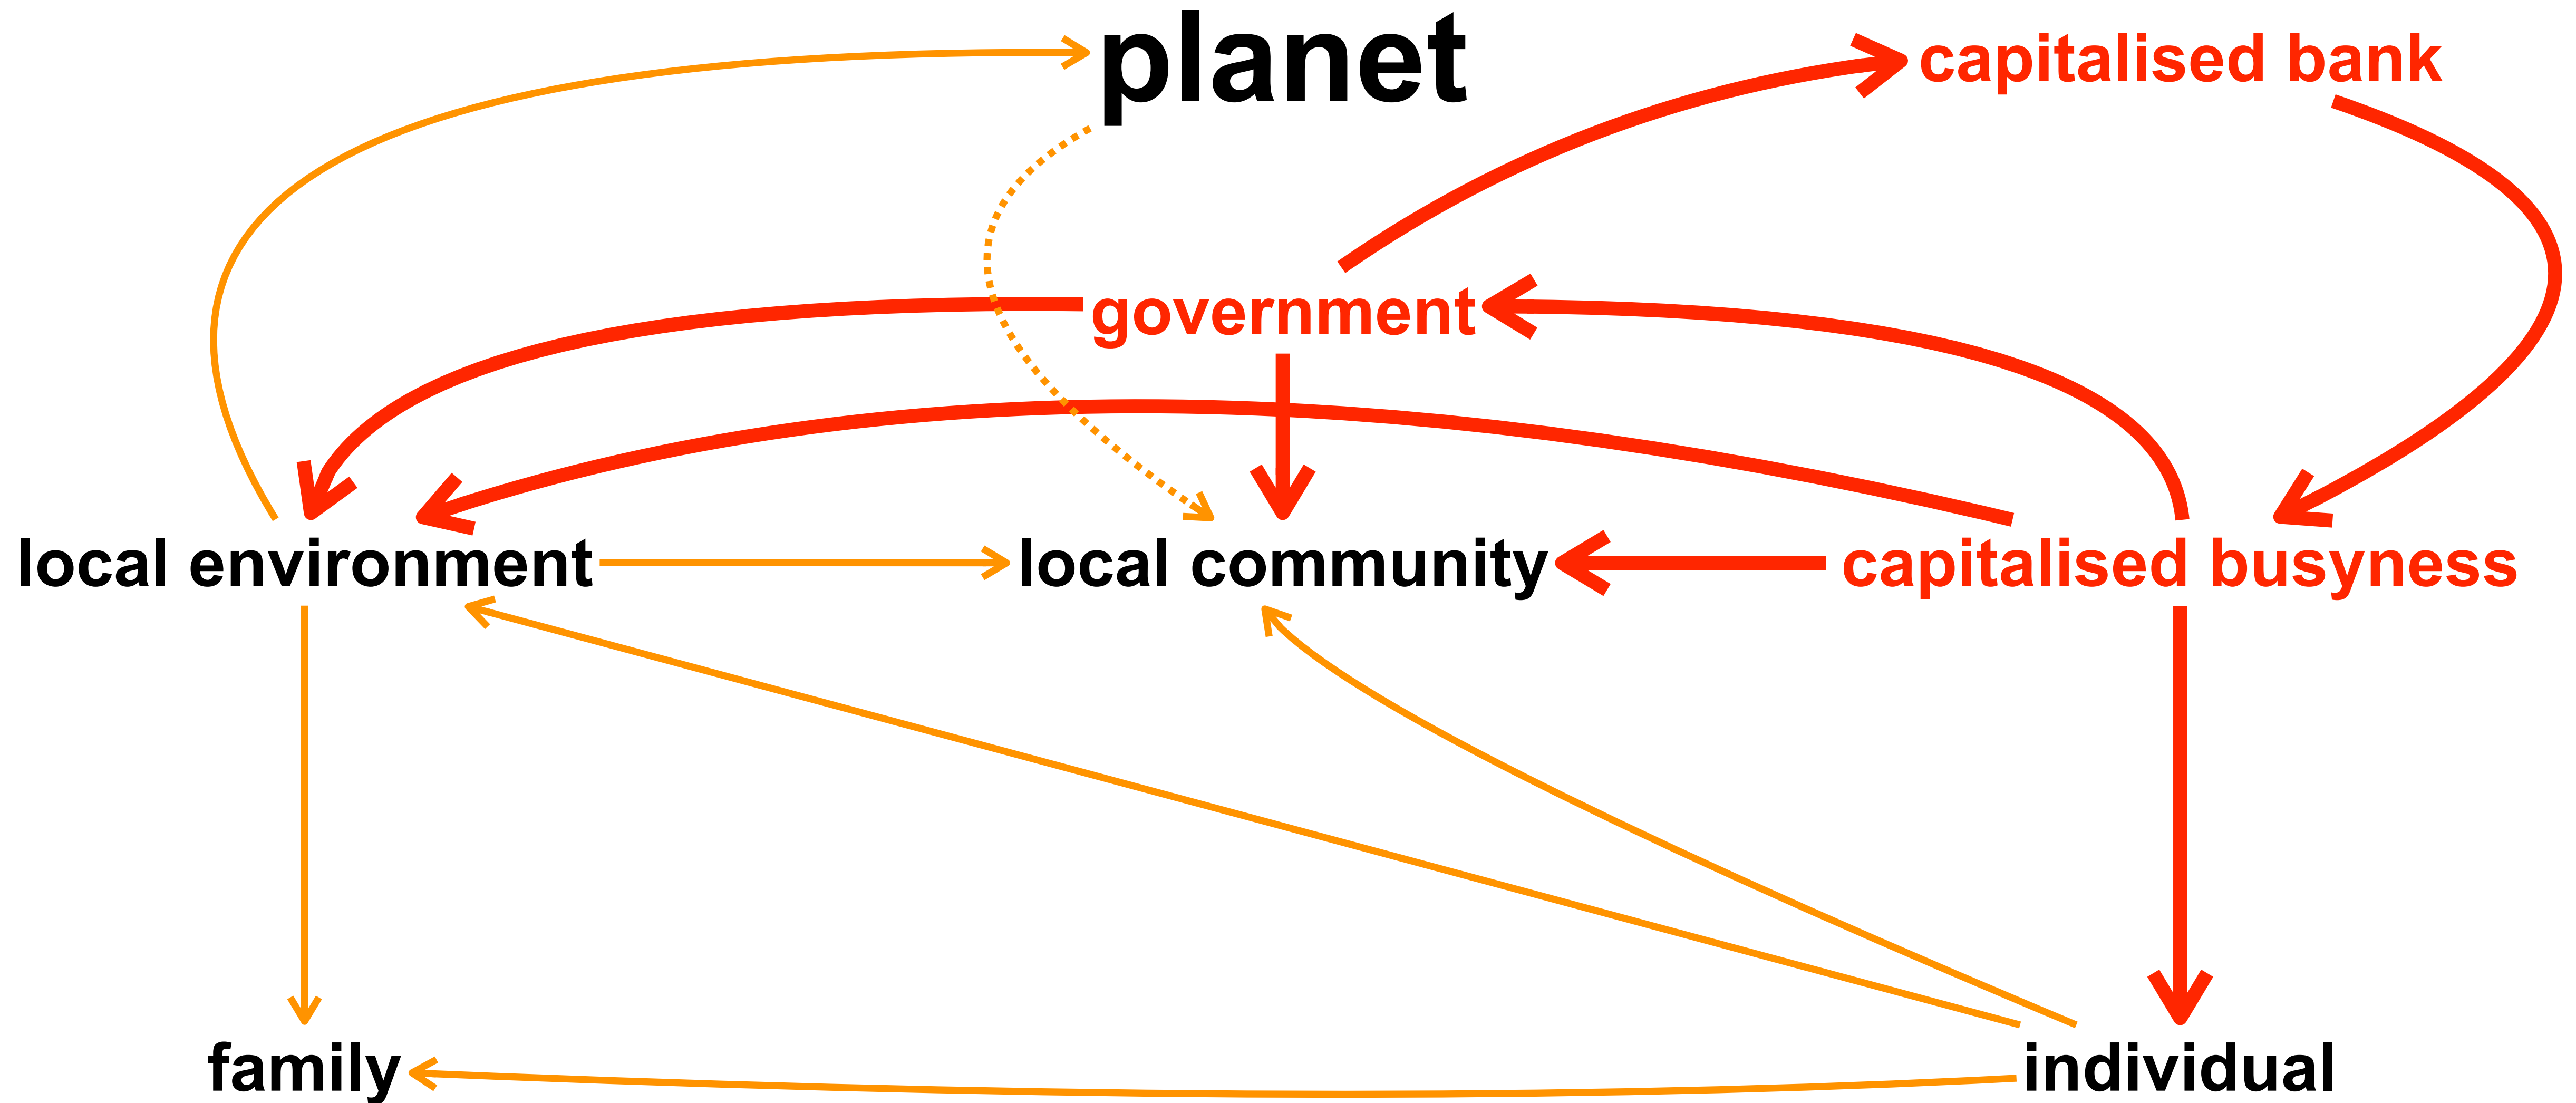

Reinventing civilisation for life in the Anthropocene

 **CIIC** – September 2018

Human created organisations drive planetary systems

Feedback loops

Confronting Anthropocentrism

<https://youtu.be/pZkFj9uPKXo>

The ~~human~~ living agent lens

*to make sense of the world and the natural environment from a **living agent** perspective,
to evolve our value systems, ~~and to structure and optimise human activities~~
to enable other forms of life to evolve independent of human interests*