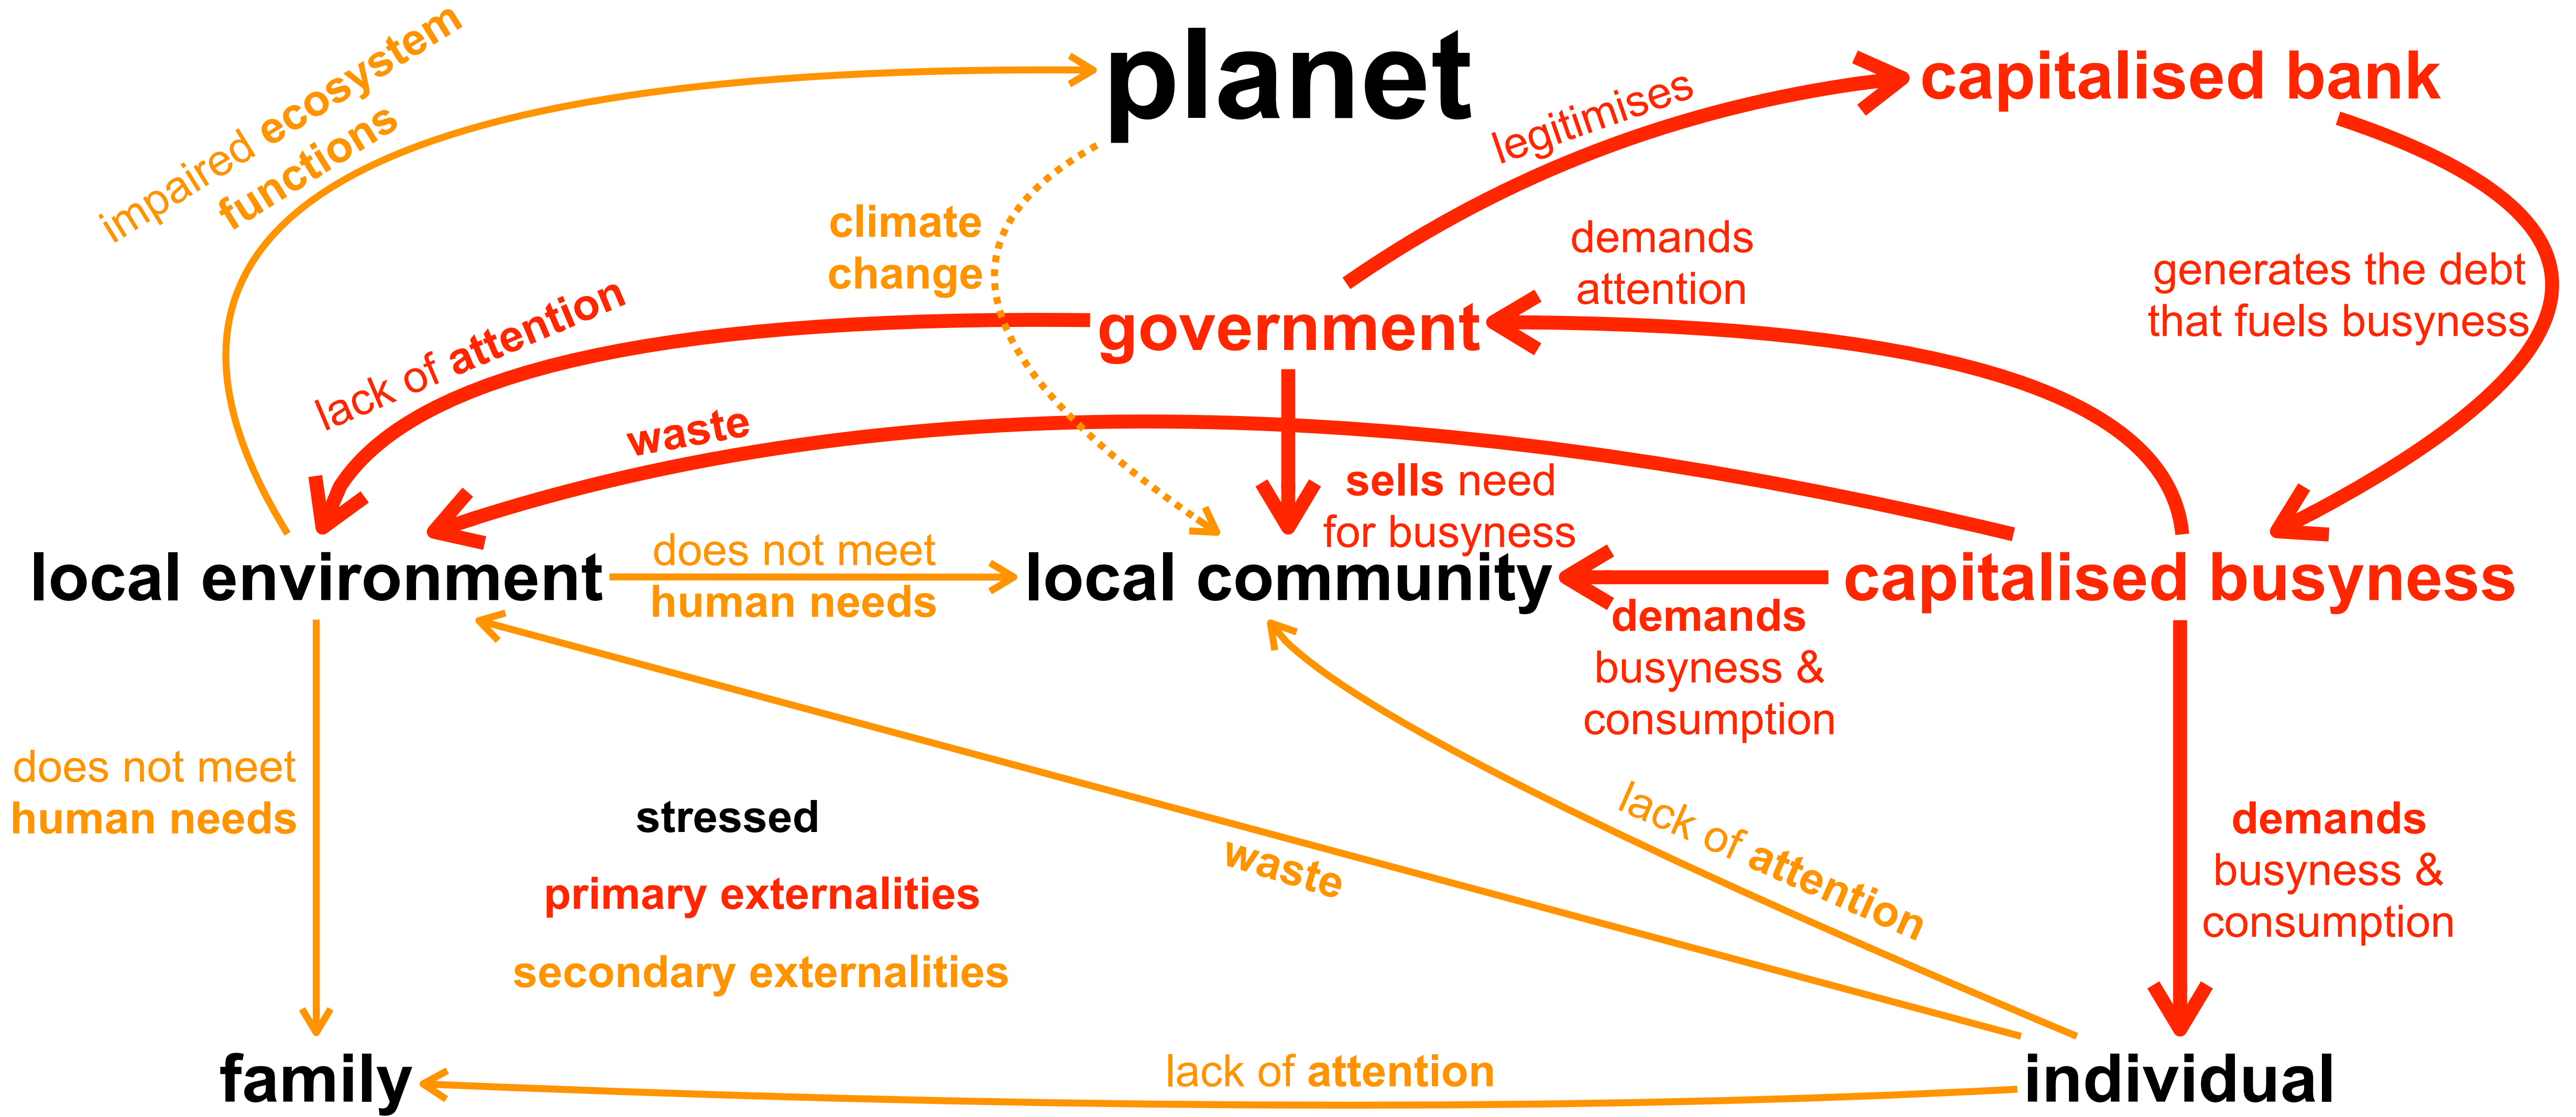

Reinventing civilisation for life in the Anthropocene

 **CIIC** – September 2018

Human created organisations drive planetary systems

Feedback loops

Confronting Anthropocentrism

<https://youtu.be/pZkFj9uPKXo>

The ~~human~~ living agent lens

*to make sense of the world and the natural environment from a **living agent** perspective,
to evolve our value systems, ~~and to structure and optimise human activities~~
to enable other forms of life to evolve independent of human interests*